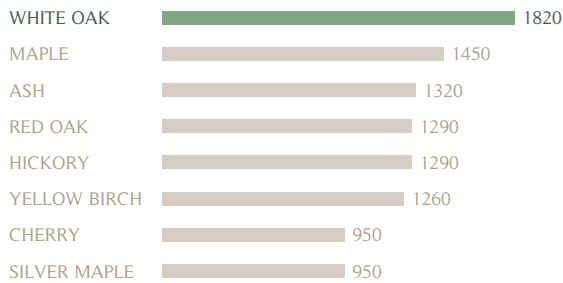

WHITE OAK

White Oak Symphony natural 000

N° CHWSY000L-0000

Symphony is a grade that offers beautiful color variations as well as long length planks. With a charming classic natural color, this product also has a fine and unique grain. It is recognized for its very neat and high-end finish.

Species

White Oak

Grade

Symphony

Colour

Natural 000

Solidity (Janka)

Available options