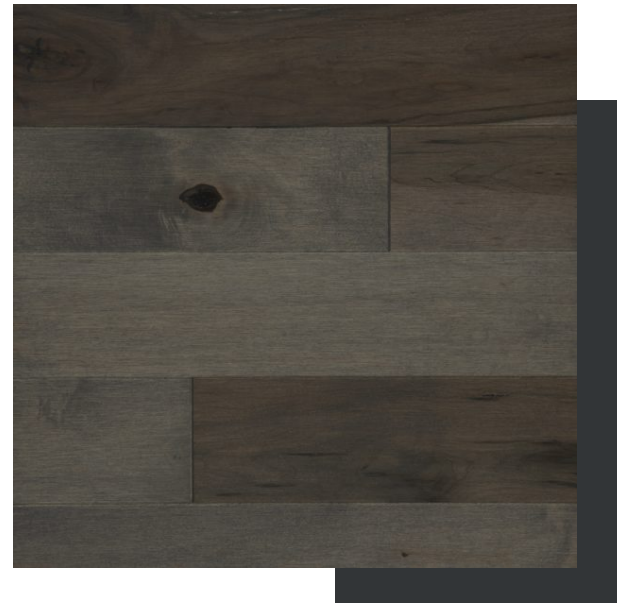

Live in your element

YELLOW BIRCH

Yellow Birch Character creamy brown 138

N° ME0CA138L-0000

This hardwood creates a completely unique element to your decor with its warm variations of hue. In colour daring stylish brown, this product also offers a unique fine grain known for its sleek, high-end finish.

Species

Yellow Birch

Grade

Character

Colour

Creamy brown 138

Solidity (Janka)

MAPLE	1450
ASH	1320
RED OAK	1290
YELLOW BIRCH	1260
CHERRY	950
SILVER MAPLE	950

Available options

Finish

Matte oil	Matte varnish	Satin varnish	Semi-gloss varnish

Texture

Brushed	Smooth

Dimensions

Available widths

2¼" (57.15 mm)	3¼" (82.55 mm)	4¼" (107.95 mm)	5¼" (133.35 mm)

Minimum length

8"
(203.2 mm)

Thickness

¾"
(19.05 mm)