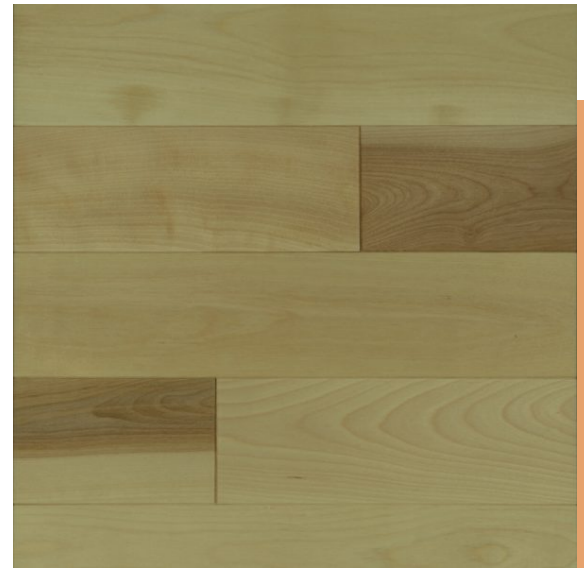

YELLOW BIRCH

Yellow Birch Harmony natural 000

N° ME0HA000L-0000

This hardwood creates a perfect harmony between your floor and your contemporary decor. In colour charming classic natural, this product also offers a unique fine grain known for its sleek, high-end finish.

Species

Yellow Birch

Grade

Harmony

Colour

Natural 000

Solidity (Janka)

MAPLE		1450
ASH		1320
RED OAK		1290
YELLOW BIRCH		1260
CHERRY		950
SILVER MAPLE		950

Available options

Finish	
Matte varnish	Satin varnish
Texture	
Smooth	

Dimensions

Available widths	
3/4" (82.55 mm)	4/4" (107.95 mm)
Minimum length	Thickness
12" (304.8 mm)	3/4" (19.05 mm)

FIND OUT WHERE to get our products with our retailer locator at [MITISWOODFLOORS.COM](https://www.mitiswoodfloors.com)