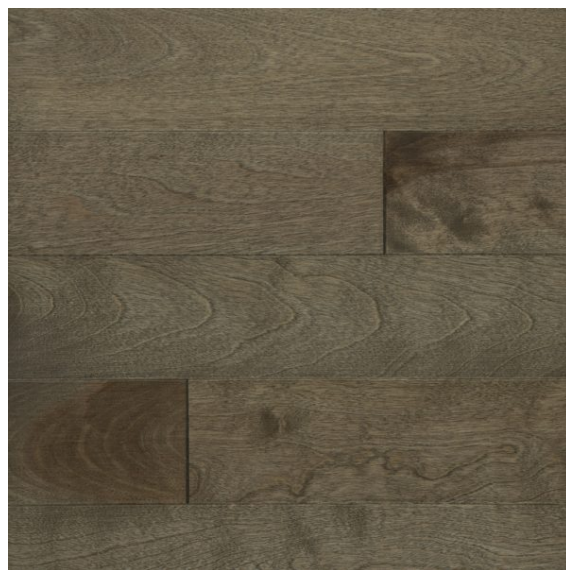

MITIS

Live in your element

Available widths

3¼" (82.55 mm)	4¼" (107.95 mm)
Minimum length	Thickness
12" (304.8 mm)	¾" (19.05 mm)