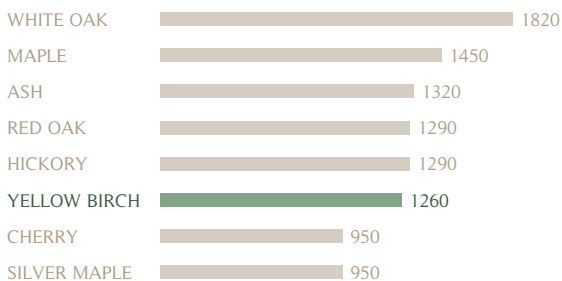

YELLOW BIRCH

Yellow Birch Harmony dark beige 072

N° ME0HA072L-0000

This hardwood creates a perfect harmony between your floor and your contemporary decor. In colour wild inspiring beige, this product also offers a unique fine grain known for its sleek, high-end finish.

Species

Yellow Birch

Grade

Harmony

Colour

Dark beige 072

Solidity (Janka)

Available options