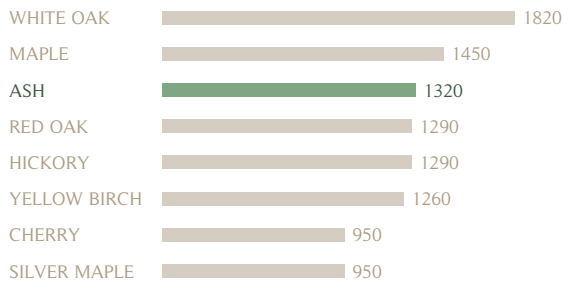

Live in your element

ASH

Ash Harmony natural 000

N° FR0HA000L-0000

This hardwood creates a perfect harmony between your floor and your contemporary decor. In colour charming classic natural, this product also offers a light, invigorating colour that pairs well with a wide range of environments.

Species

Ash

Grade

Harmony

Colour

Natural 000

Solidity (Janka)

Available options

Finish	
Matte varnish	Satin varnish
Texture	
Smooth	

Dimensions

Available widths	
3¼" (82.55 mm)	4¼" (107.95 mm)
Minimum length	Thickness
12" (304.8 mm)	¾" (19.05 mm)

FIND OUT WHERE to get our products with our retailer locator at [MITISWOODFLOORS.COM](https://www.mitiswoodfloors.com)