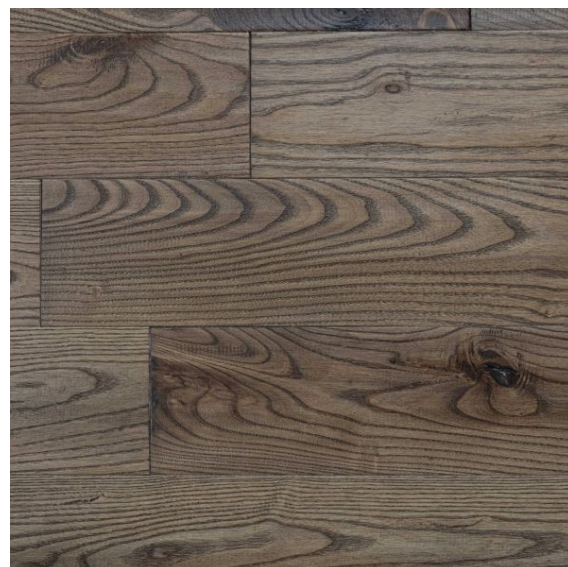

ASH

Ash Antique dark beige 4072

N° FR0AN4072-0000

Species

Ash

Grade

Antique

Colour

Dark beige 4072

Solidity (Janka)

MAPLE		1450
ASH		1320
RED OAK		1290
YELLOW BIRCH		1260
CHERRY		950
SILVER MAPLE		950

Available options

Finish

Matte varnish

Texture

Brushed

Undulated

Dimensions

Available widths

5¼"
(133.35 mm)

Minimum length

12"
(304.8 mm)

Thickness

¾"
(19.05 mm)