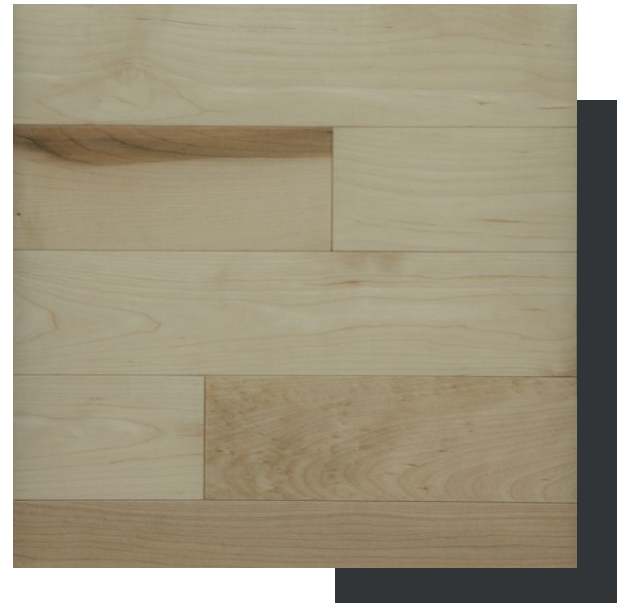

# Maple Harmony natural 000

N° ER0HA000L-0000

This hardwood creates a perfect harmony between your floor and your contemporary decor. In colour charming classic natural, this product also offers a truly hard wood that works in every environment.

Available options

Finish	
Matte varnish	Satin varnish
Texture	
Smooth	

Dimensions

Available widths	
3¼" (82.55 mm)	4¼" (107.95 mm)
Minimum length	Thickness
12" (304.8 mm)	¾" (19.05 mm)

FIND OUT WHERE to get our products with our retailer locator at [MITISWOODFLOORS.COM](https://www.mitiswoodfloors.com)