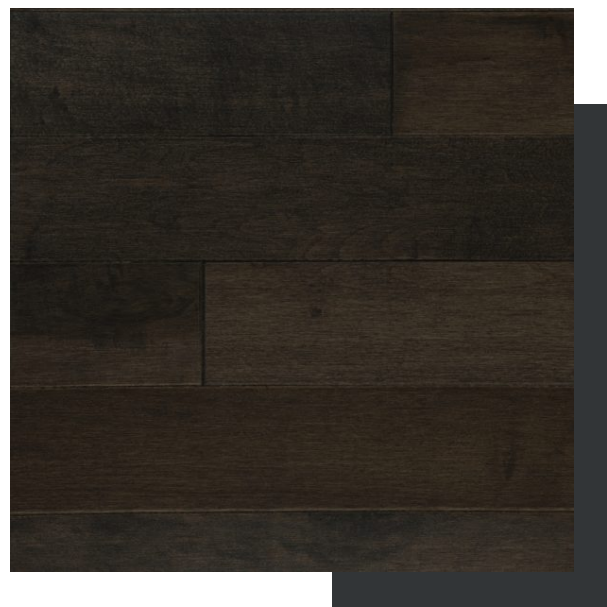

Live in your element

MAPLE

Maple Harmony black brown 149

N° ER0HA149L-0000

This hardwood creates a perfect harmony between your floor and your contemporary decor. In colour intense enveloping brown, this product also offers a truly hard wood that works in every environment.

Species

Maple

Grade

Harmony

Colour

Black brown 149

Solidity (Janka)

MAPLE		1450
ASH		1320
RED OAK		1290
YELLOW BIRCH		1260
CHERRY		950
SILVER MAPLE		950

Available options

Finish	
Matte varnish	Satin varnish
Texture	
Smooth	

Dimensions

Available widths	
3¼" (82.55 mm)	4¼" (107.95 mm)
Minimum length	Thickness
12" (304.8 mm)	¾" (19.05 mm)

FIND OUT WHERE to get our products with our retailer locator at [MITISWOODFLOORS.COM](https://www.mitiswoodfloors.com)