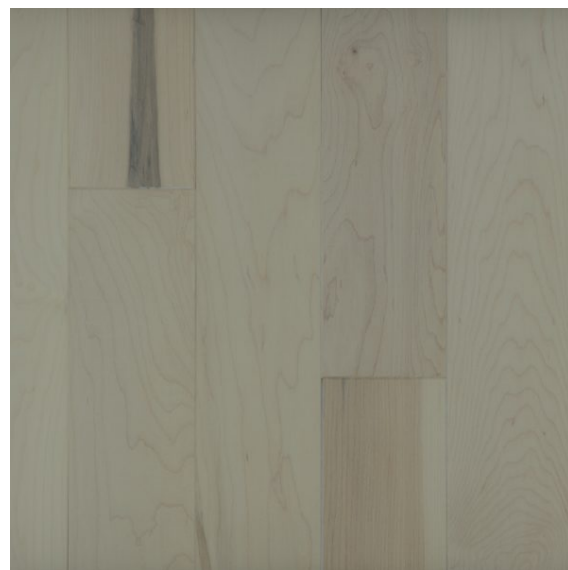

Available options

Finish	
Matte varnish	Satin varnish
Texture	
Smooth	

Dimensions

Available widths	
3¼" (82.55 mm)	4¼" (107.95 mm)
Minimum length	Thickness
12" (304.8 mm)	¾" (19.05 mm)

FIND OUT WHERE to get our products with our retailer locator at [MITISWOODFLOORS.COM](https://www.mitiswoodfloors.com)