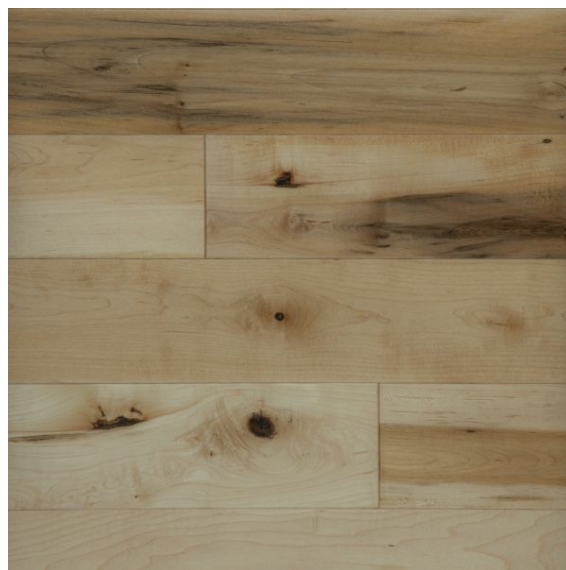

MAPLE

Maple Character natural 000

N° ER0CA000L-0000

This hardwood creates a completely unique element to your decor with its warm variations of hue. In colour charming classic natural, this product also offers a truly hard wood that works in every environment.

Species

Maple

Grade

Character

Colour

Natural 000

Solidity (Janka)

WHITE OAK		1820
MAPLE		1450
ASH		1320
RED OAK		1290
HICKORY		1290
YELLOW BIRCH		1260
CHERRY		950
SILVER MAPLE		950

Available options

Finish	
Matte varnish	Satin varnish
Texture	
Smooth	

Dimensions

Available widths	
3¼" (82.55 mm)	4¼" (107.95 mm)
Minimum length	Thickness
8" (203.2 mm)	¾" (19.05 mm)

FIND OUT WHERE to get our products with our retailer locator at [MITISWOODFLOORS.COM](https://www.mitiswoodfloors.com)