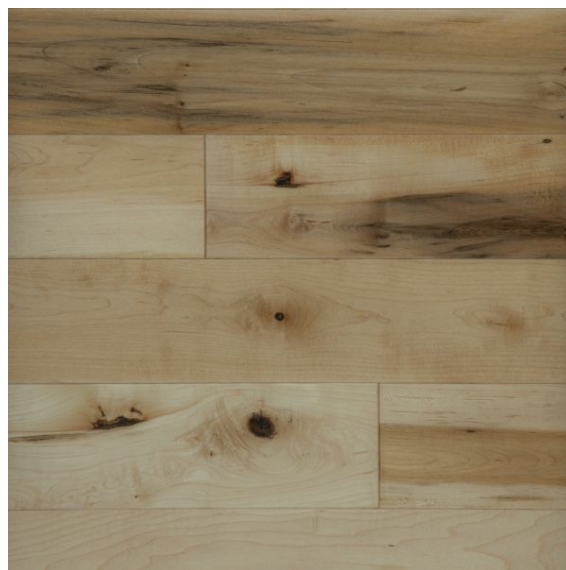

Live in your element

MAPLE

Maple Character natural 000

N° ER0CA000L-0000

This hardwood creates a completely unique element to your decor with its warm variations of hue. In colour charming classic natural, this product also offers a truly hard wood that works in every environment.

Species

Maple

Grade

Character

Colour

Natural 000

Solidity (Janka)

MAPLE		1450
ASH		1320
RED OAK		1290
YELLOW BIRCH		1260
CHERRY		950
SILVER MAPLE		950

Available options

Finish	
Matte varnish	Satin varnish
Texture	
Smooth	

Dimensions

Available widths	
3¼" (82.55 mm)	4¼" (107.95 mm)
Minimum length	Thickness
8" (203.2 mm)	¾" (19.05 mm)

FIND OUT WHERE to get our products with our retailer locator at [MITISWOODFLOORS.COM](https://www.mitiswoodfloors.com)