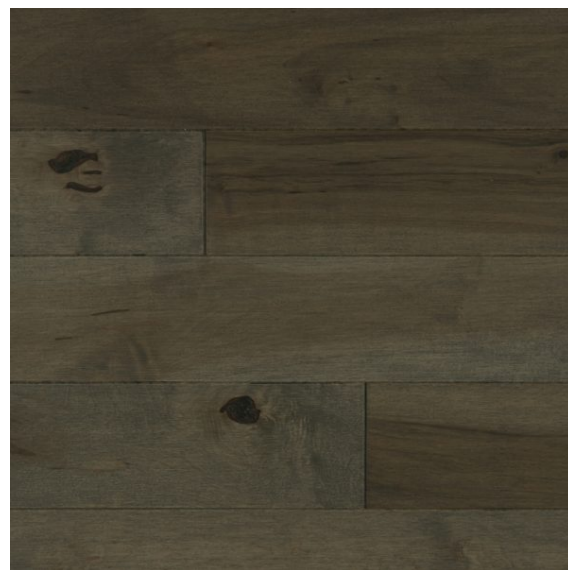

MAPLE

Maple Character grey 035

N° ER0CA035L-0000

This hardwood creates a completely unique element to your decor with its warm variations of hue. In colour deep irresistible grey, this product also offers a truly hard wood that works in every environment.

Species

Maple

Grade

Character

Colour

Grey 035

Solidity (Janka)

MAPLE		1450
ASH		1320
RED OAK		1290
YELLOW BIRCH		1260
CHERRY		950
SILVER MAPLE		950

Available options

Finish	
Matte varnish	Satin varnish
Texture	
Smooth	

Dimensions

Available widths	
3¼" (82.55 mm)	4¼" (107.95 mm)
Minimum length	Thickness
8" (203.2 mm)	¾" (19.05 mm)

FIND OUT WHERE to get our products with our retailer locator at [MITISWOODFLOORS.COM](https://www.mitiswoodfloors.com)