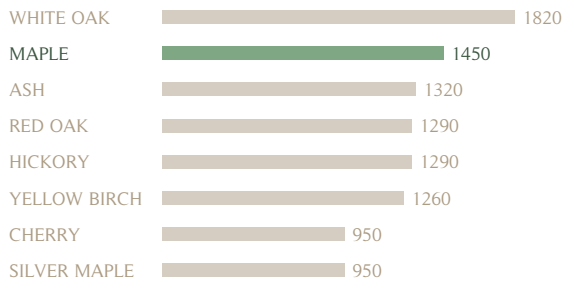

MAPLE

Maple Character bright brown 108

N° ER0CA108L-0000

This hardwood creates a completely unique element to your decor with its warm variations of hue. In colour casual light brown, this product also offers a truly hard wood that works in every environment.

Species

Maple

Grade

Character

Colour

Bright brown 108

Solidity (Janka)

Available options