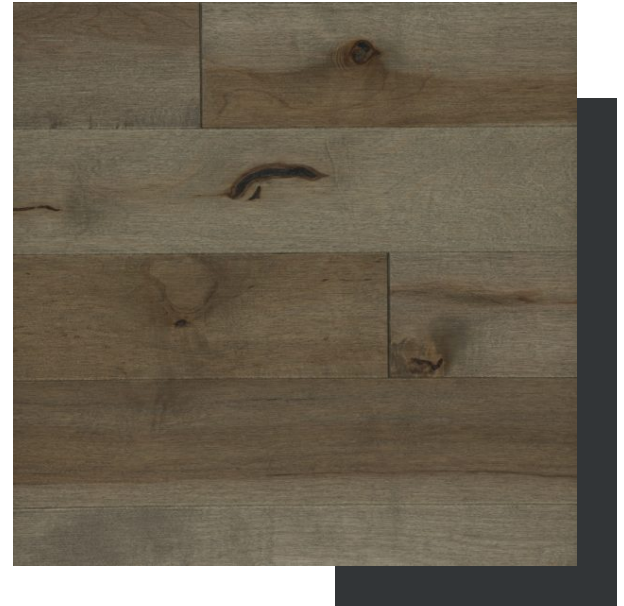

Live in your element

MAPLE

Maple Character dark beige 072

N° ER0CA072L-0000

This hardwood creates a completely unique element to your decor with its warm variations of hue. In colour wild inspiring beige, this product also offers a truly hard wood that works in every environment.

Species

Maple

Grade

Character

Colour

Dark beige 072

Solidity (Janka)

MAPLE		1450
ASH		1320
RED OAK		1290
YELLOW BIRCH		1260
CHERRY		950
SILVER MAPLE		950

Available options

Finish	
Matte varnish	Satin varnish
Texture	
Smooth	

Dimensions

Available widths	
3¼" (82.55 mm)	4¼" (107.95 mm)
Minimum length	Thickness
8" (203.2 mm)	¾" (19.05 mm)

FIND OUT WHERE to get our products with our retailer locator at [MITISWOODFLOORS.COM](https://www.mitiswoodfloors.com)