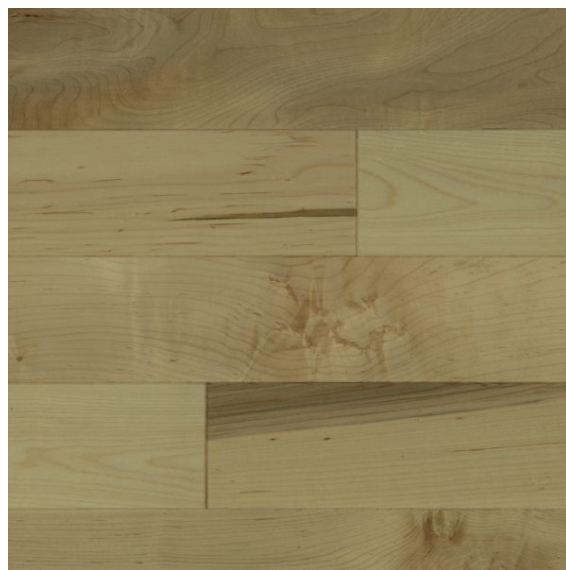

SILVER MAPLE

Silver Maple Harmony natural 000

N° EA0HA000L-0000

This hardwood creates a perfect harmony between your floor and your contemporary decor. In colour charming classic natural, this product also offers a generally straight grain and generous knotting.

Species

Silver Maple

Grade

Harmony

Colour

Natural 000

Solidity (Janka)

MAPLE		1450
ASH		1320
RED OAK		1290
YELLOW BIRCH		1260
CHERRY		950
SILVER MAPLE		950

Available options

Finish	
Matte varnish	Satin varnish
Texture	
Smooth	

Dimensions

Available widths	
3¼" (82.55 mm)	4¼" (107.95 mm)
Minimum length	Thickness
12" (304.8 mm)	¾" (19.05 mm)