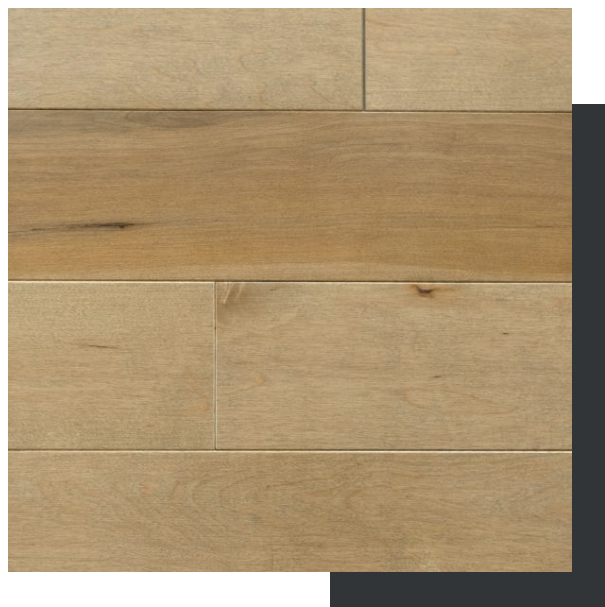

SILVER MAPLE

Silver Maple Harmony sandy beige 047

N° EA0HA047L-0000

This hardwood creates a perfect harmony between your floor and your contemporary decor. In colour gentle serene beige, this product also offers a generally straight grain and generous knotting.

Species

Silver Maple

Grade

Harmony

Colour

Sandy beige 047

Solidity (Janka)

MAPLE		1450
ASH		1320
RED OAK		1290
YELLOW BIRCH		1260
CHERRY		950
SILVER MAPLE		950

Available options

Finish	
Matte varnish	Satin varnish
Texture	
Smooth	

Dimensions

Available widths	
3/4" (82.55 mm)	4/4" (107.95 mm)
Minimum length	Thickness
12" (304.8 mm)	3/4" (19.05 mm)

FIND OUT WHERE to get our products with our retailer locator at [MITISWOODFLOORS.COM](https://www.mitiswoodfloors.com)