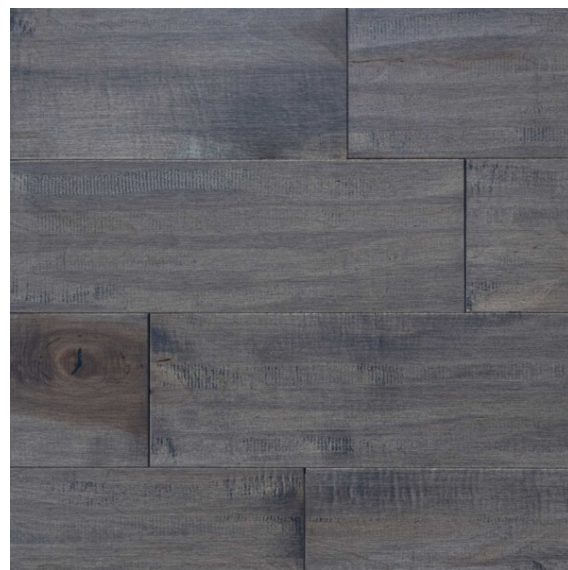

Live in your element

MAPLE

Maple Antique grey 4035

N° ER0AN4035-0000

Species

Maple

Grade

Antique

Colour

Grey 4035

Solidity (Janka)

Available options

Finish

Matte varnish

Texture

Undulated

Dimensions

Available widths

5¼"
(133.35 mm)

Minimum length	Thickness
12" (304.8 mm)	¾" (19.05 mm)

FIND OUT WHERE to get our products with our retailer locator at [MITISWOODFLOORS.COM](https://www.mitiswoodfloors.com)

Customer service

1-800-463-8188

Contact information

Mitis
1081, rue Industrielle, C.P. 4
Mont-Joli (Quebec) G5H 3K8
CANADA

info@planchersmitis.com
[MITISWOODFLOORS.COM](https://www.mitiswoodfloors.com)