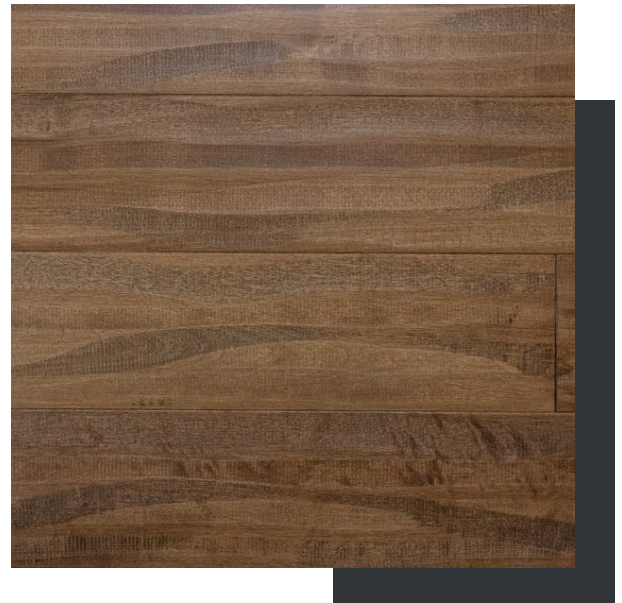

Live in your element

MAPLE

Maple Antique bright brown 4112

N° ER0AN4112-0000

Species

Maple

Grade

Antique

Colour

Bright brown 4112

Solidity (Janka)

Available options

Finish

Matte varnish

Texture

Undulated

Dimensions

Available widths

5¼"
(133.35 mm)

Minimum length	Thickness
12" (304.8 mm)	¾" (19.05 mm)

FIND OUT WHERE to get our products with our retailer locator at [MITISWOODFLOORS.COM](https://www.mitiswoodfloors.com)

Customer service

1-800-463-8188

Contact information

Mitis
1081, rue Industrielle, C.P. 4
Mont-Joli (Quebec) G5H 3K8
CANADA

info@planchersmitis.com
[MITISWOODFLOORS.COM](https://www.mitiswoodfloors.com)