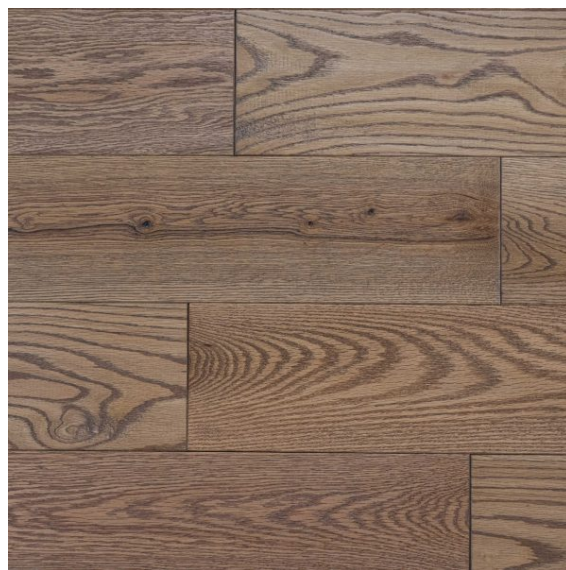

Live in your element

RED OAK

Red Oak Antique sandy beige 4047

N° CH0AN4047-0000

Species

Red Oak

Grade

Antique

Colour

Sandy beige 4047

Solidity (Janka)

MAPLE		1450
ASH		1320
RED OAK		1290
YELLOW BIRCH		1260
CHERRY		950
SILVER MAPLE		950

Available options

Finish

Matte varnish

Texture

Brushed

Undulated

Dimensions

Available widths

5¼"
(133.35 mm)

Minimum length

12"
(304.8 mm)

Thickness

¾"
(19.05 mm)