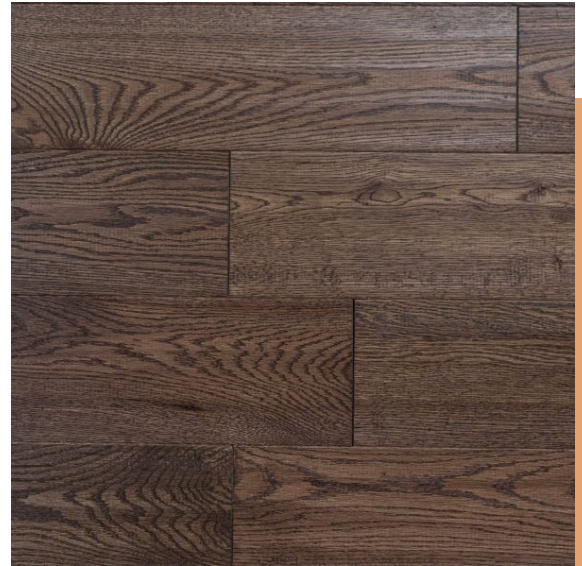

RED OAK

Red Oak Antique dark beige 4066

N° CH0AN4066-0000

Species

Red Oak

Grade

Antique

Colour

Dark beige 4066

Solidity (Janka)

MAPLE		1450
ASH		1320
RED OAK		1290
YELLOW BIRCH		1260
CHERRY		950
SILVER MAPLE		950

Available options

Finish

Matte varnish

Texture

Undulated

Dimensions

Available widths

5¼"
(133.35 mm)

Minimum length	Thickness
12" (304.8 mm)	¾" (19.05 mm)